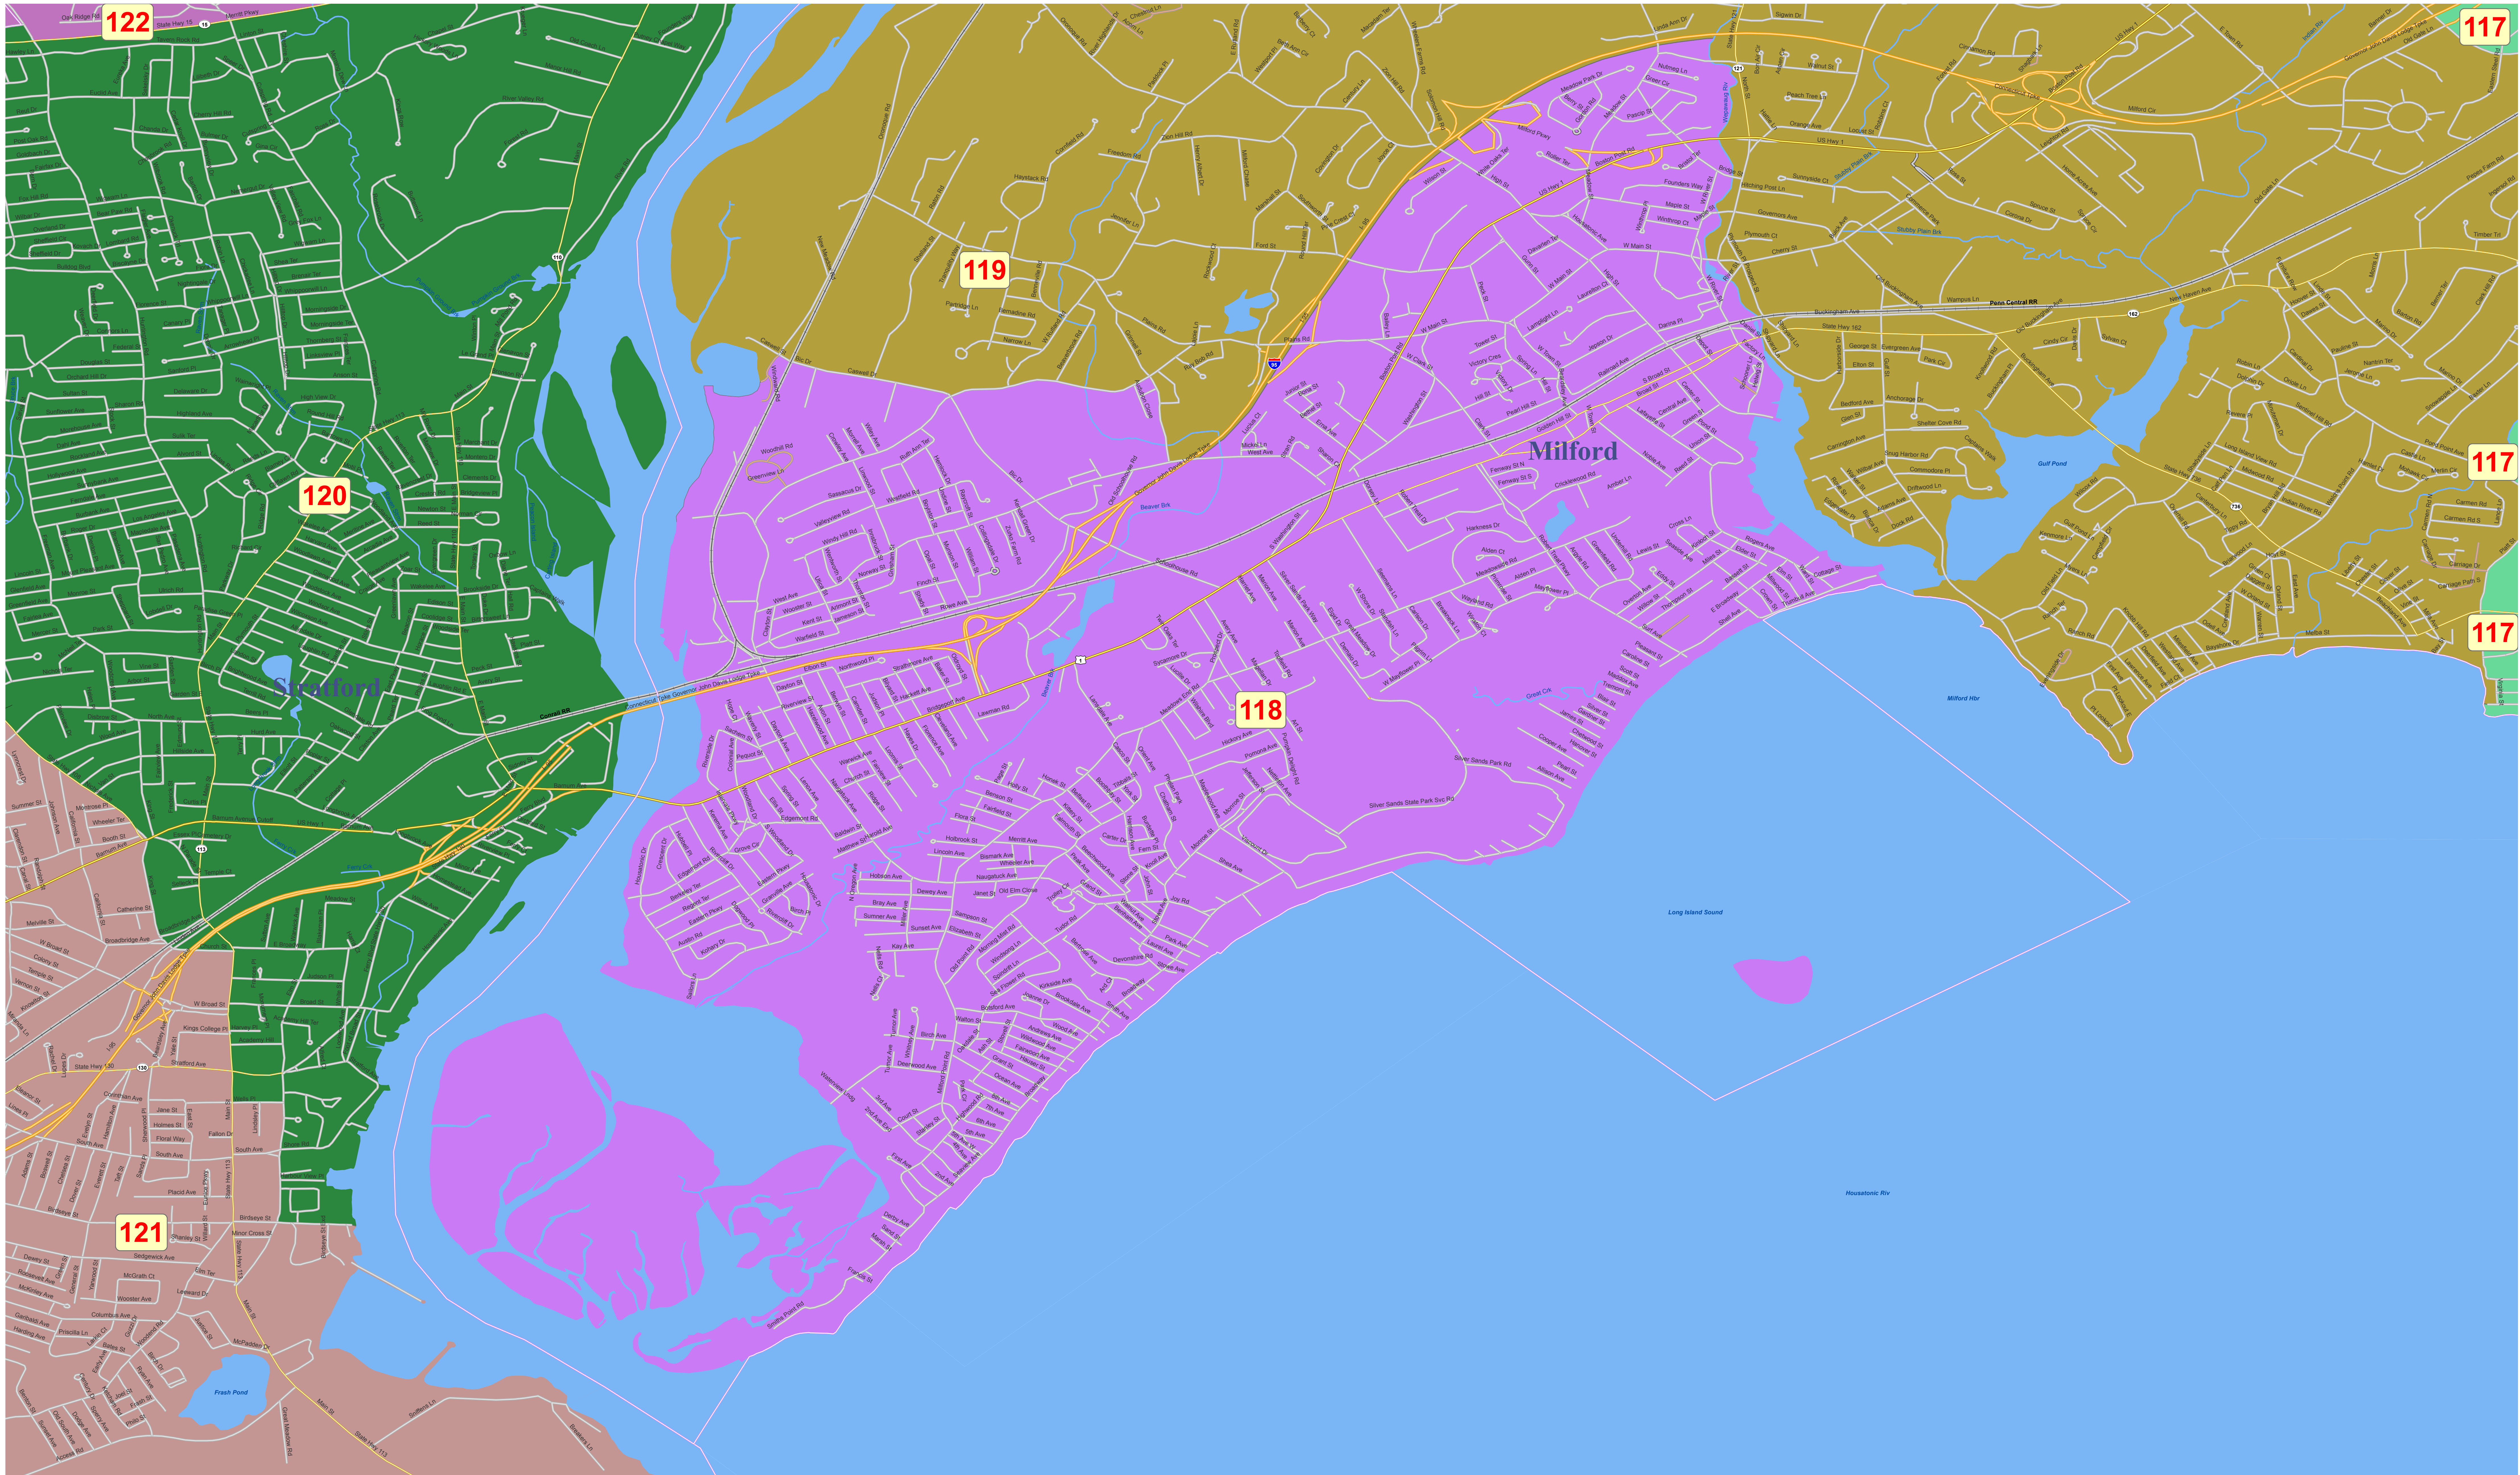

State House of Representatives Redistricting Plan 2011 - House District 118

The Connecticut General Assembly
REAPPORTIONMENT COMMISSION

SENATE

Senator Donald E. Williams, Jr., Co-Chair

Senator John McKinney
Senator Martin M. Looney
Senator Leonard A. Fasano