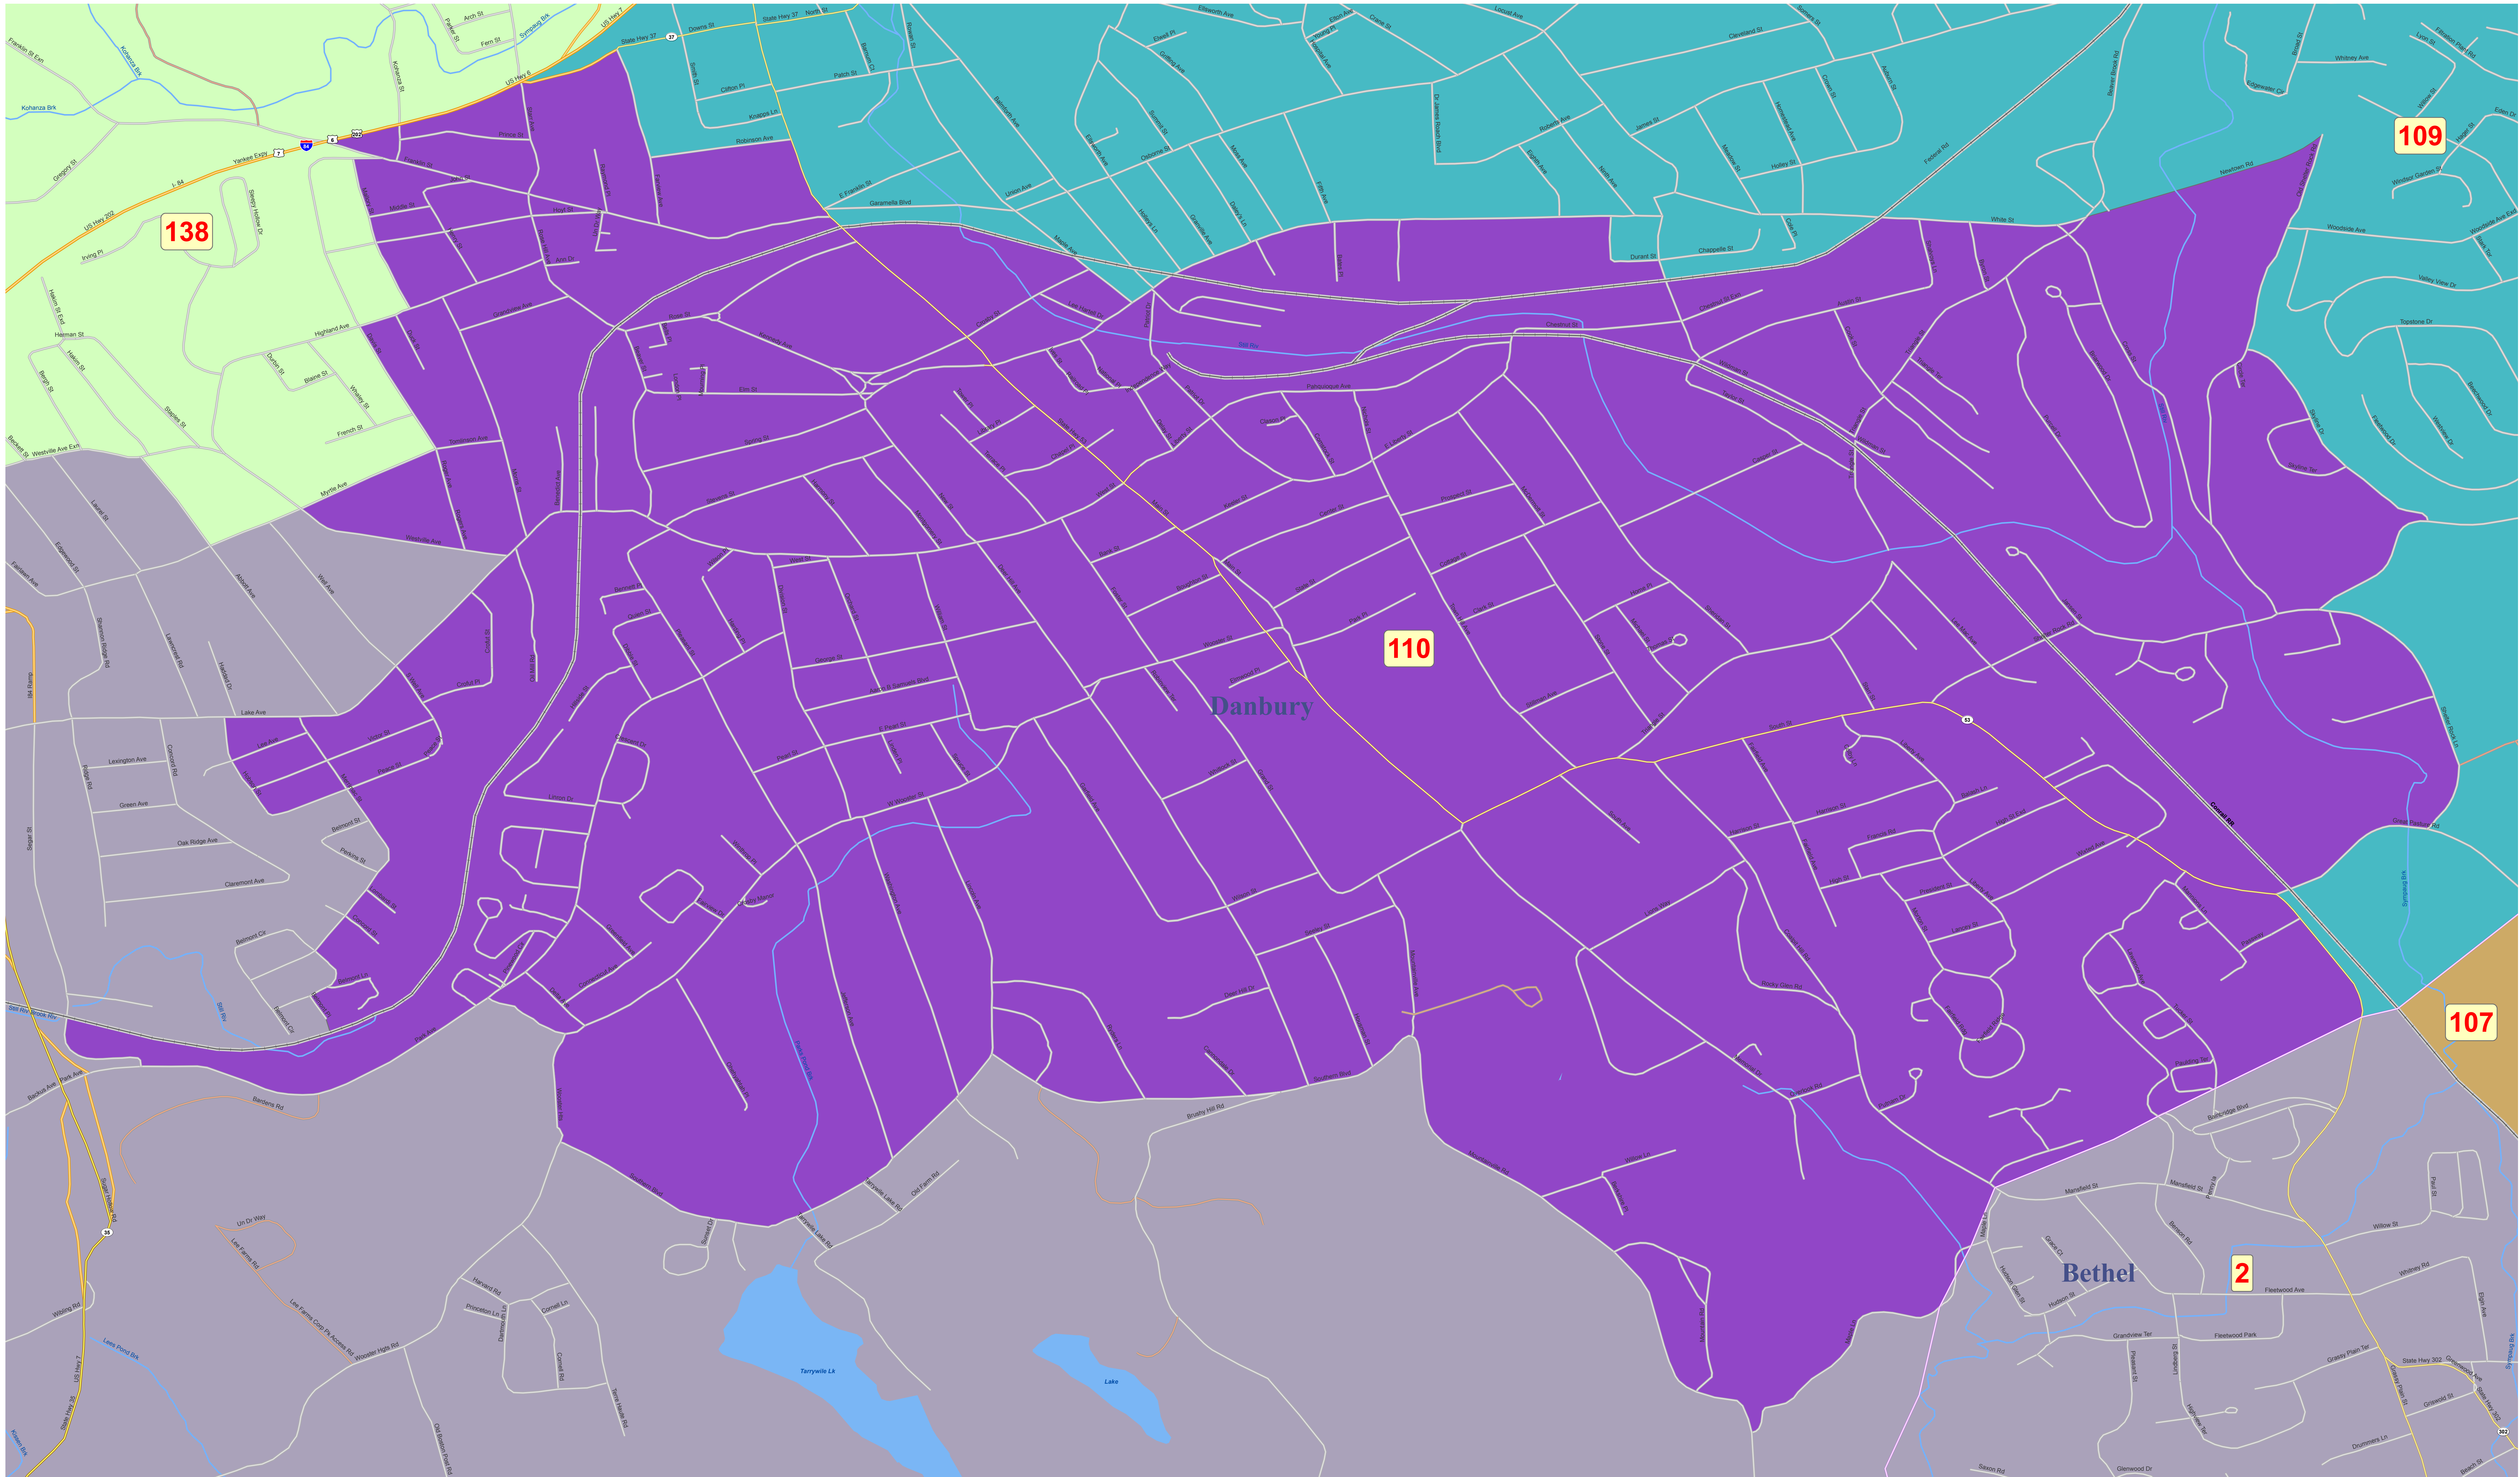

State House of Representatives Redistricting Plan 2011 - House District 110

The Connecticut General Assembly
REAPPORTIONMENT COMMISSION

SENATE

Senator Donald E. Williams, Jr., Co-Chair

Senator John McKinney
Senator Martin M. Looney
Senator Leonard A. Fasano