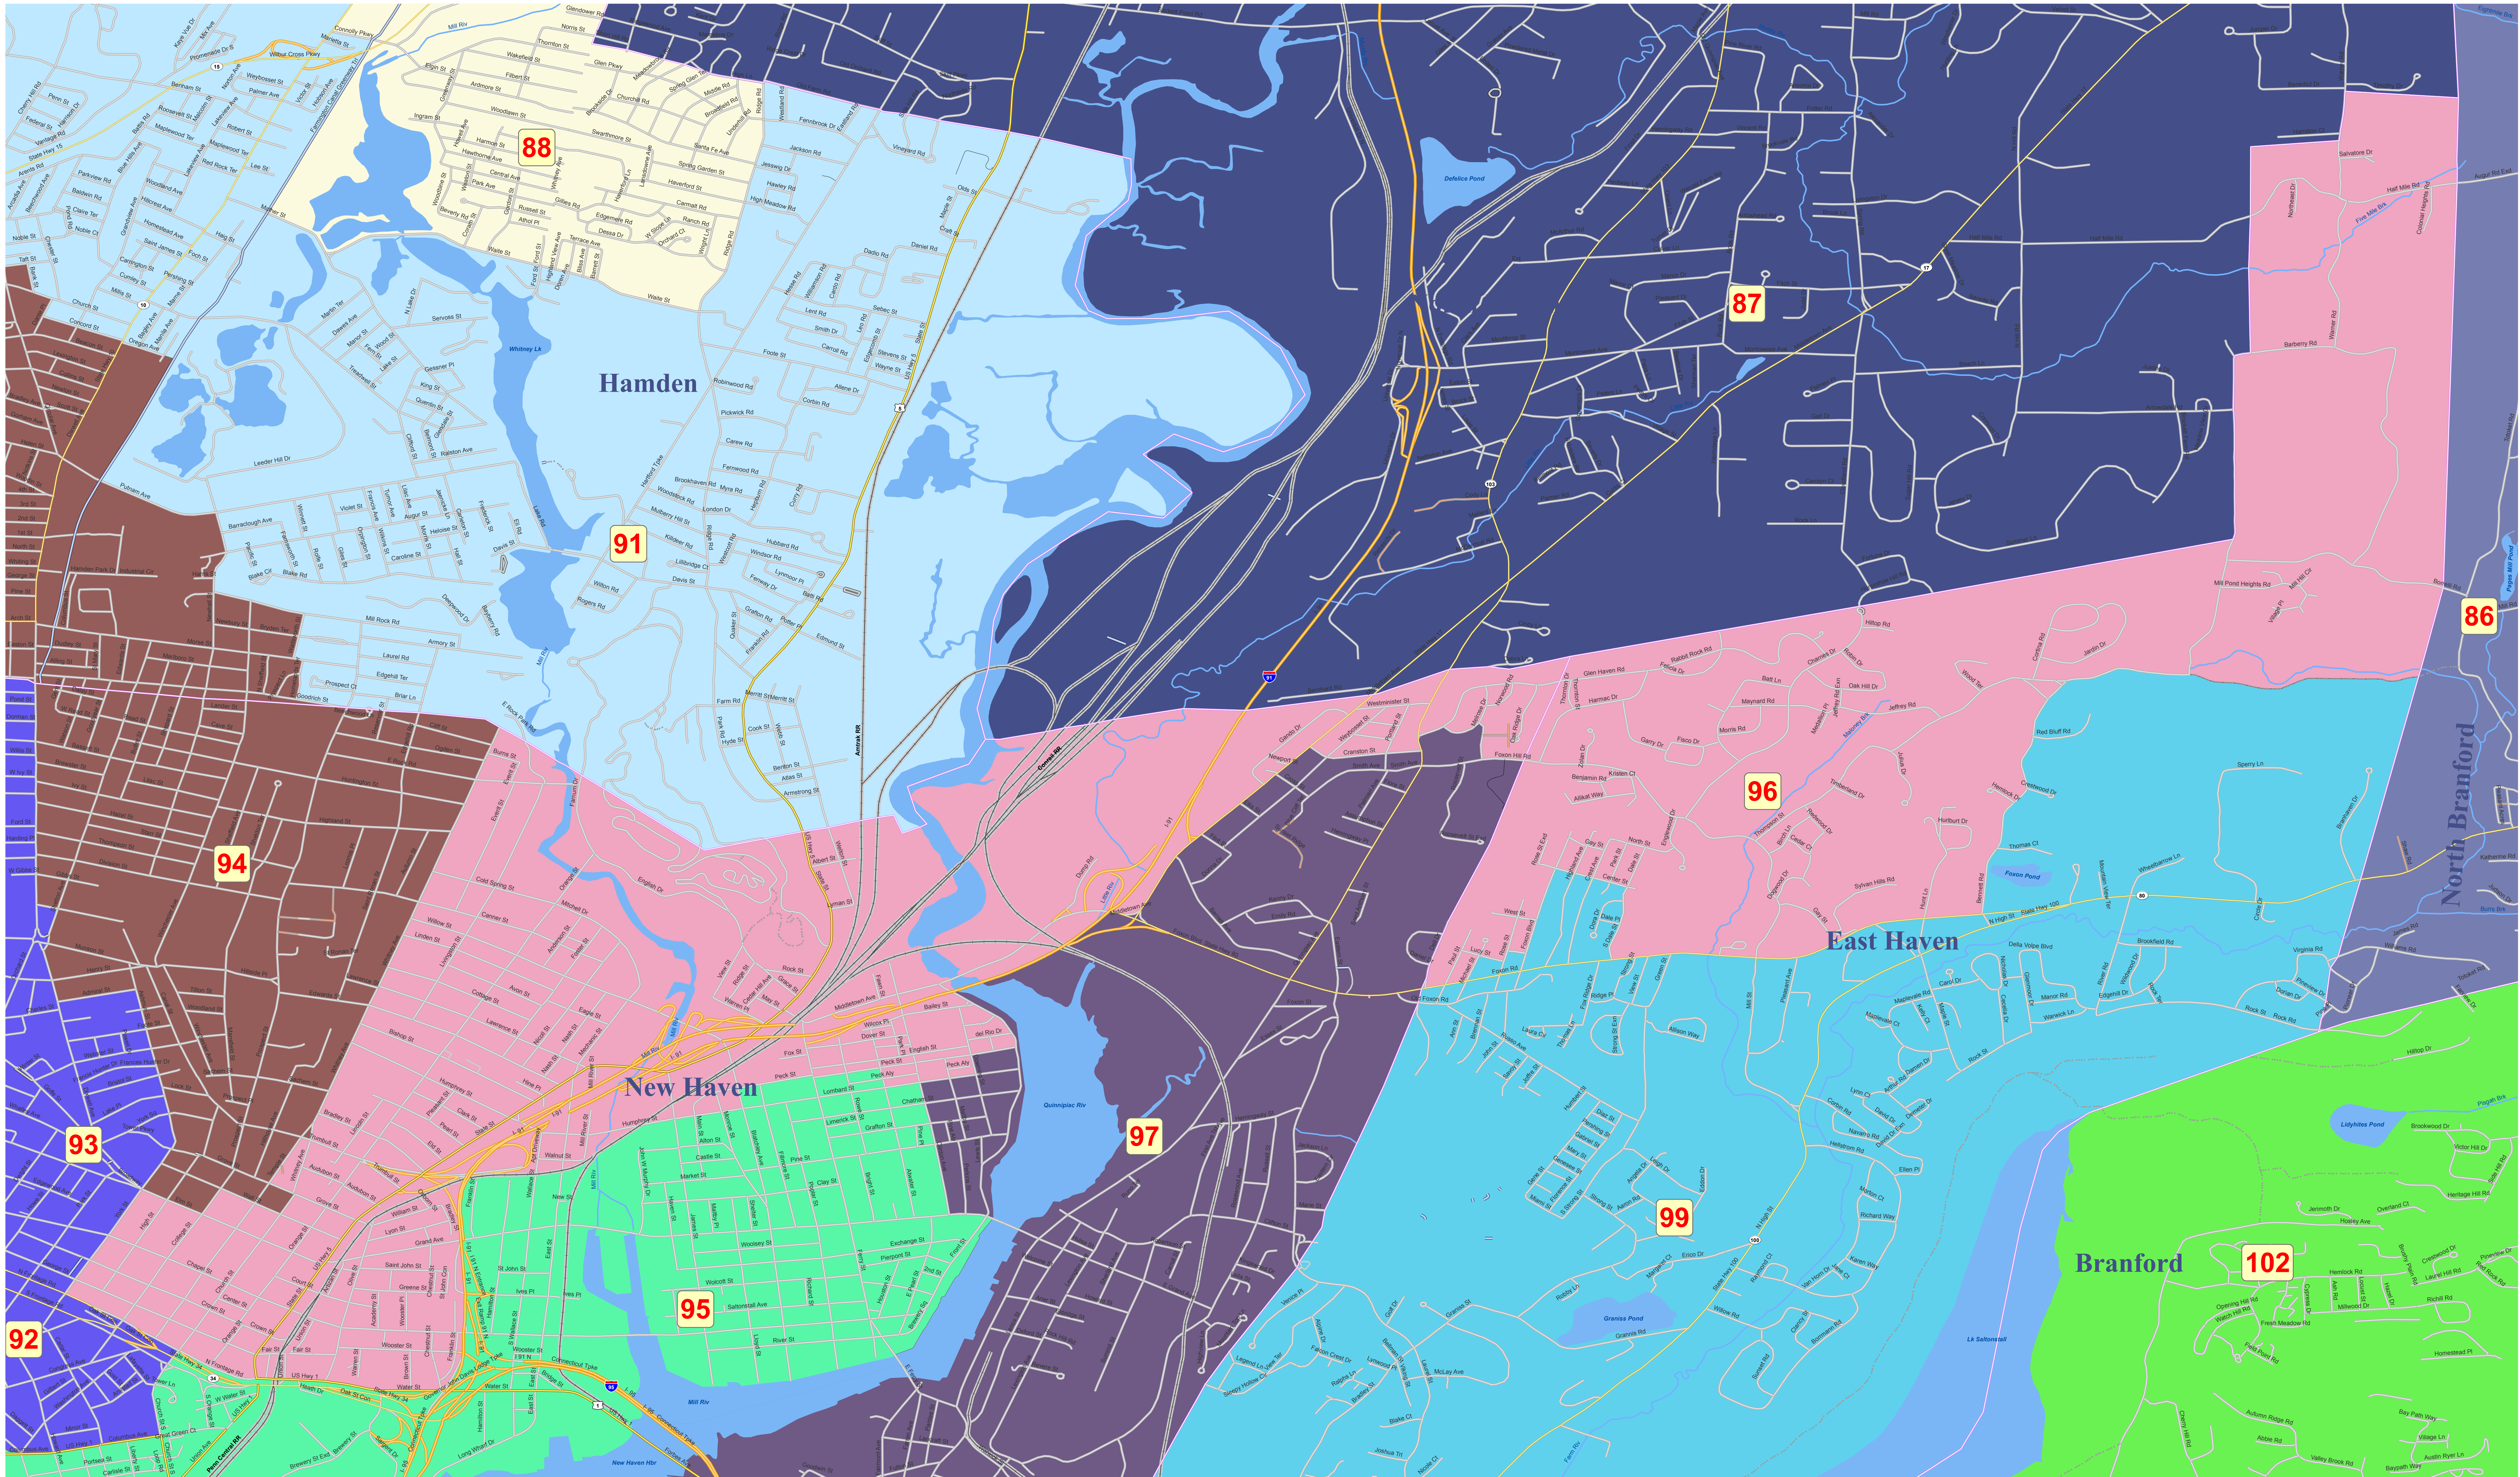

# State House of Representatives Redistricting Plan 2011 - House District 96

## The Connecticut General Assembly REAPPORTIONMENT COMMISSION