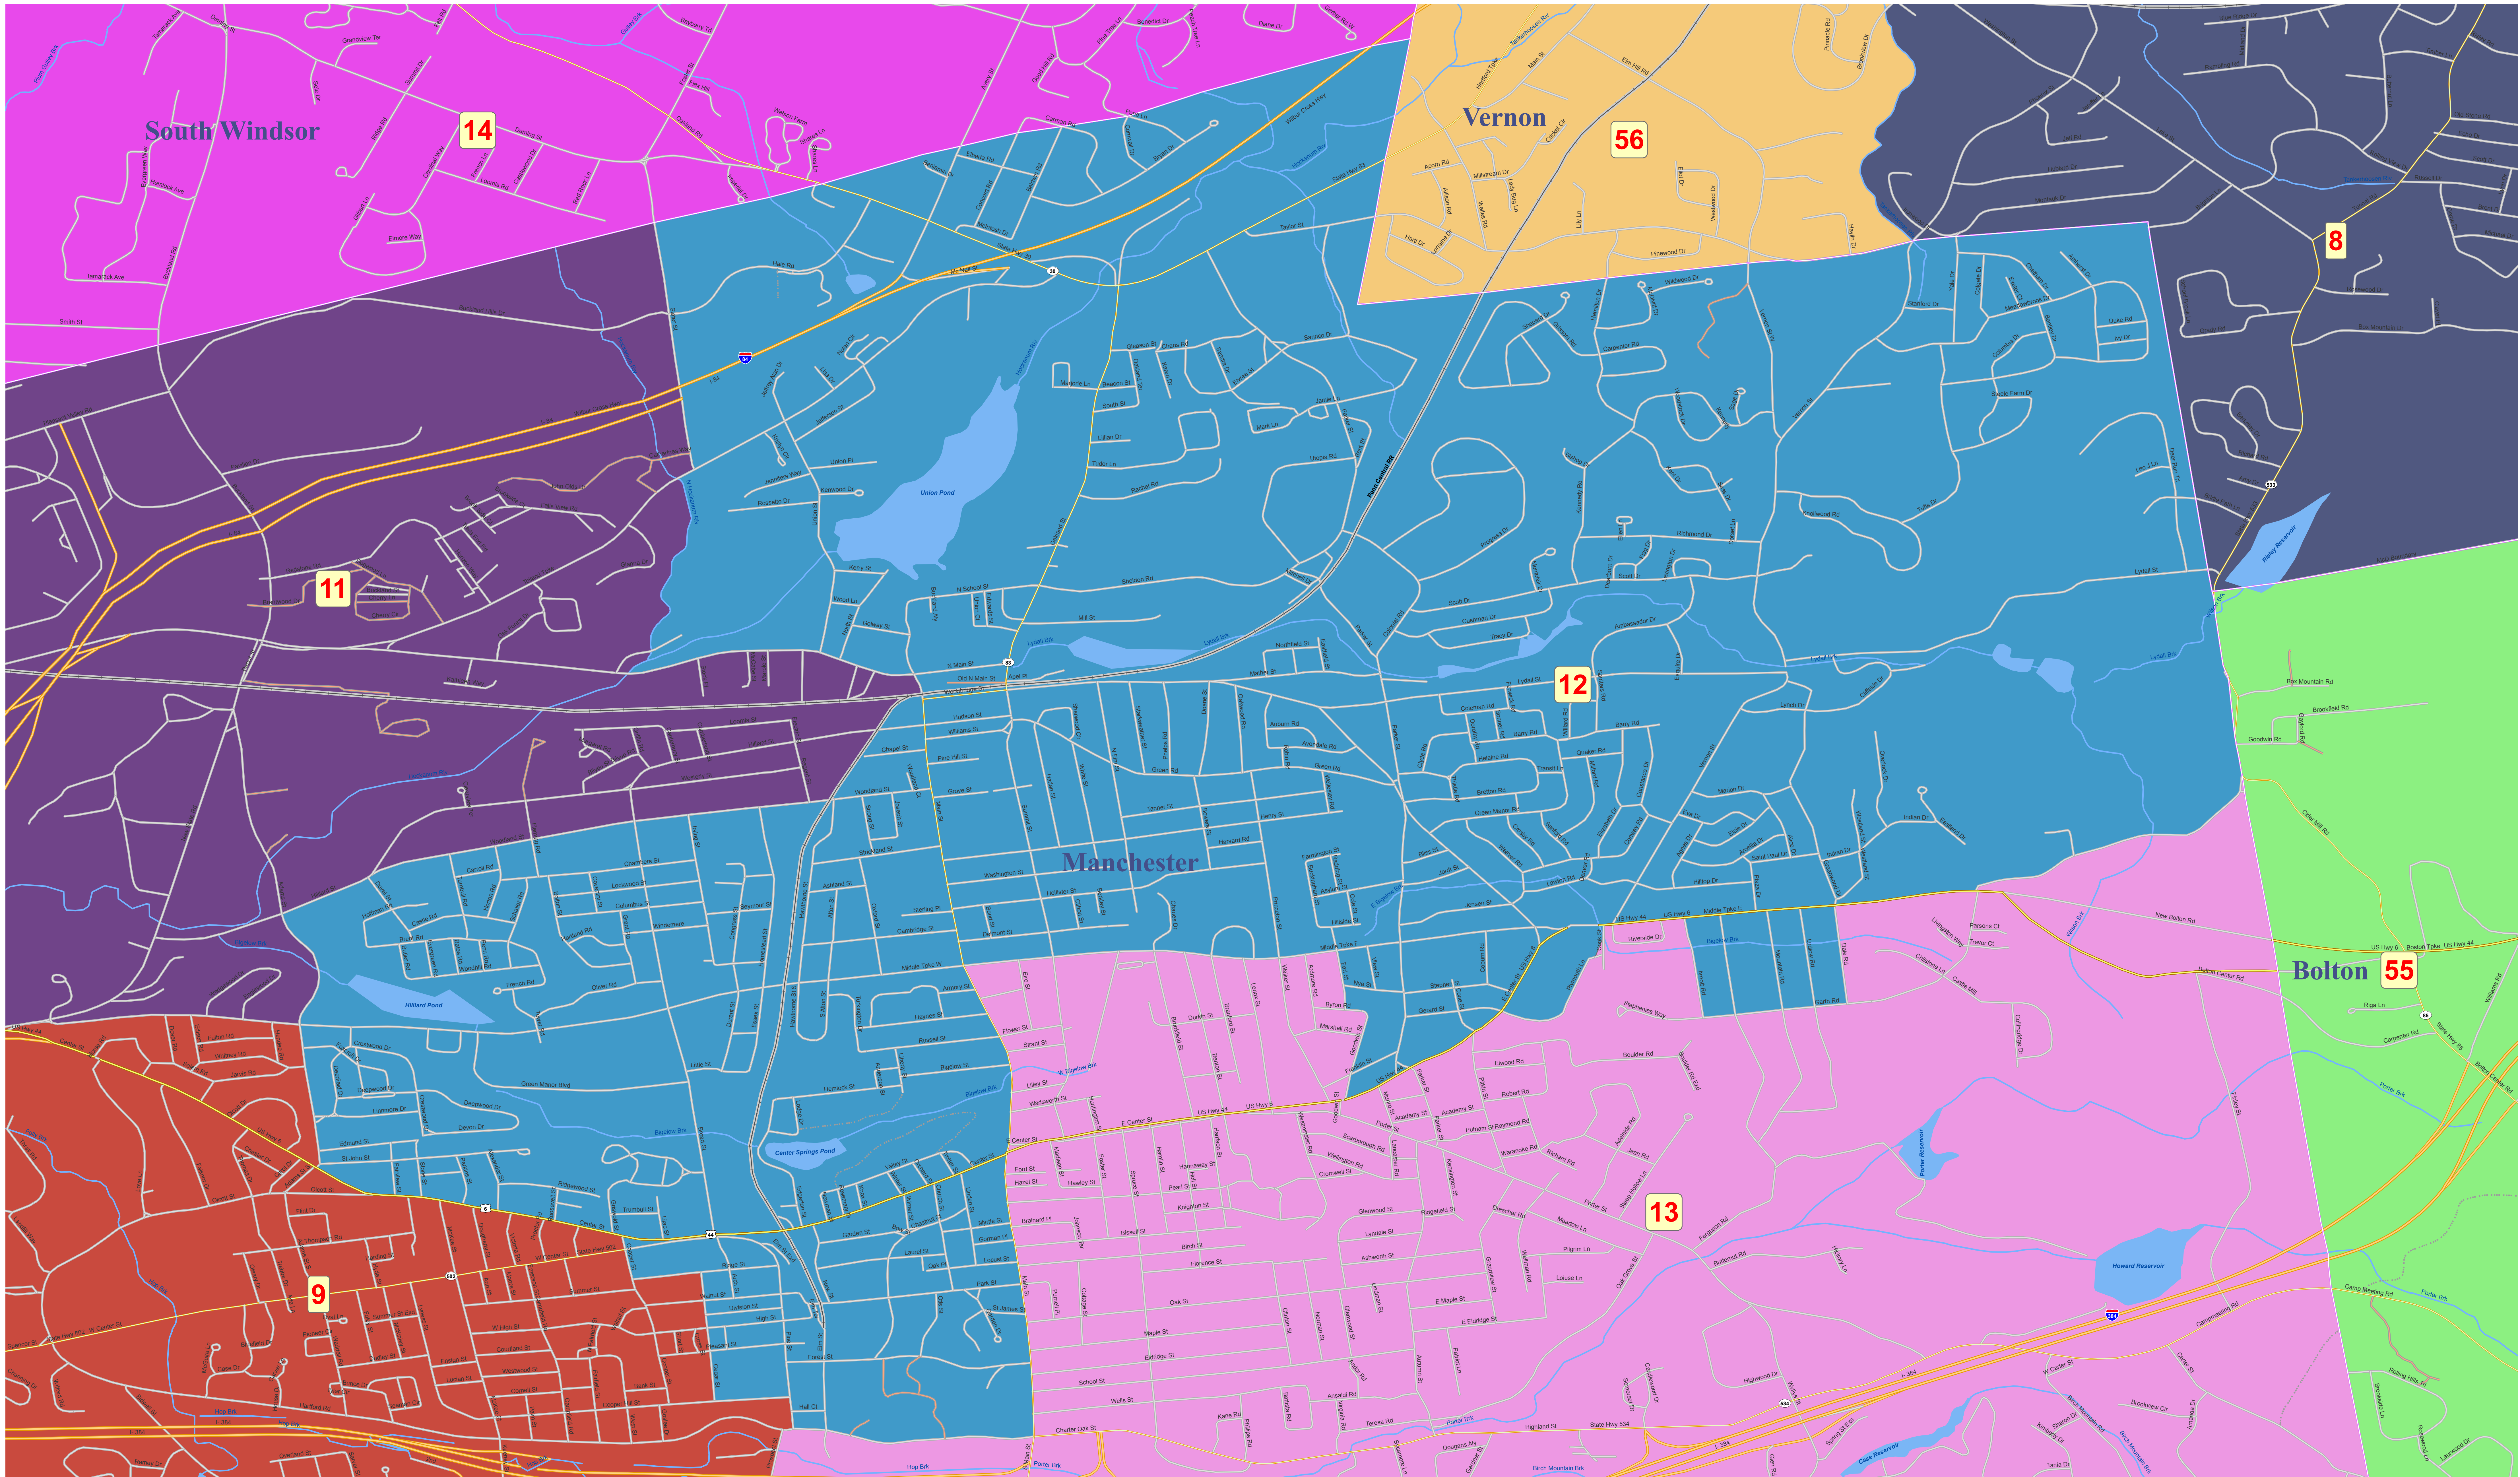

# State House of Representatives Redistricting Plan 2011 - House District 12

## The Connecticut General Assembly REAPPORTIONMENT COMMISSION